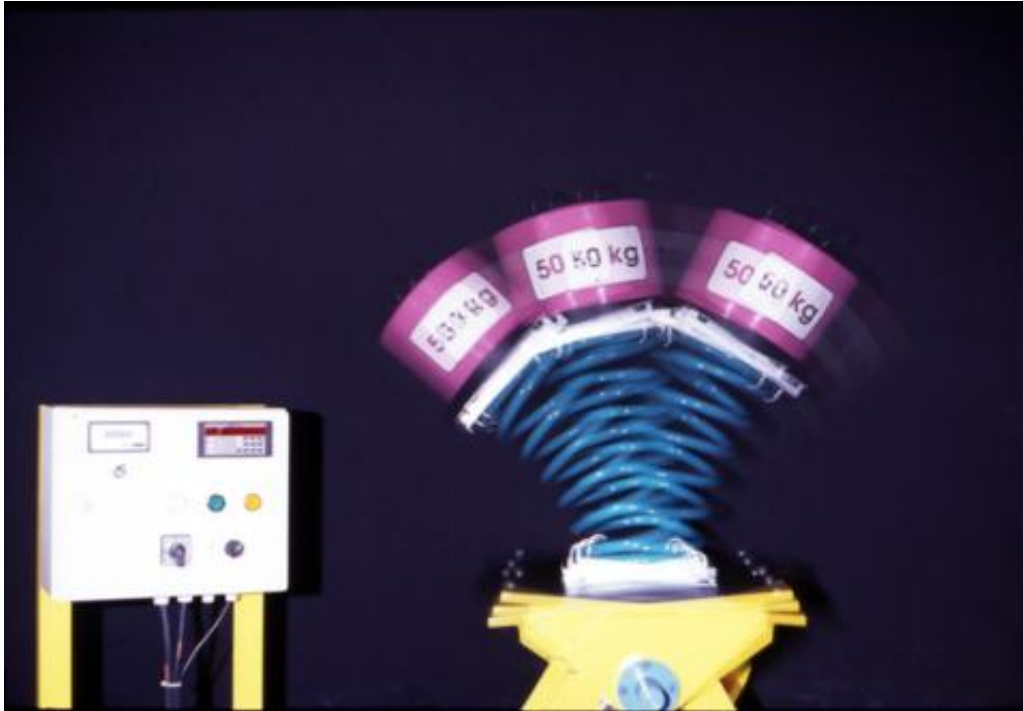

*PlayCom KIT - pre-assembled*

*PlayCom Family*

*Eibach Kid Springs EKS available in six different types of springs (differs in height, wire diameter etc.) also available in most of RAL colours*

*Eibach Spring Perch ESP available in two different sizes, suitable to our*

*Eibach KID springs (most of Ral colours also available) It is a patented version*

*Eibach Kid Spring are cycle tested and documented up to 500.000 cycles*

*Der Dauertest ist ein vom TÜV akzeptiertes Testverfahren*